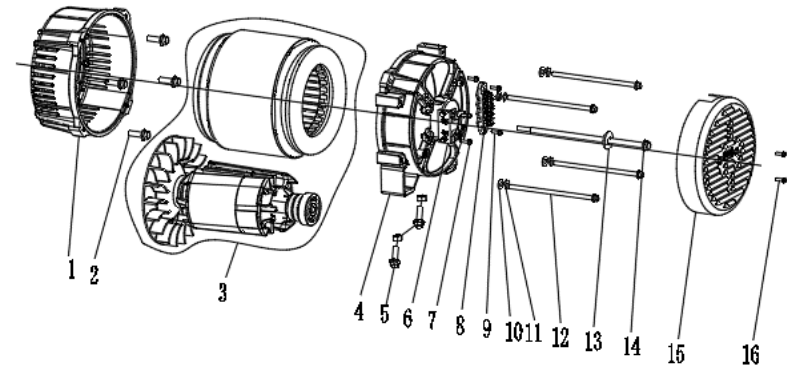

Engine:

Part #	Item Code	Description	Qty
1	812734	MUFFLER COMPONENT	1
2	812662	MUFFLER GASKET	2
39	812739	STARTING MOTOR COMPONENT	1
42	812710	IGNITION COIL ASSEMBLY	1
43	812711	IGNITION COIL ASSEMBLY	1
44	812704	OIL ALARM	1
80	812657	CARBURETOR GASKET	3
83	812684	EXHAUST PIPE	1
89	812736	CARBURETOR ASSEMBLY	1
90	812663	AIR FILTER GASKET	1
93	812717	AIR FILTER ASSEMBLY	1
93A	812751	AIR FILTER ELEMENT	1
108	812859	OIL DIPSTICK ASSEMBLY	1
111	812696	OIL SENSOR	1

Frame:

Part #	Item Code	Description	Qty
1	812742	FRAME ASSEMBLY	1
3	812694	SHOCK ABSORBING BEARING (4PCS)	4
4	812693	SHOCK ABSORBING BEARING (2PCS)	2
5	812615	NUT	6
6	812583	LOCATING PIN LOCK CLAMP	2
8	812718	WHEEL ASSEMBLY	2
9	812707	AXLE	1
14	812588	SUPPORT RUBBER PAD	2
21	812678	RUBBER COVER FOR HANDLE	1
22	812709	HAND HANDLE TUBE ASSEMBLY	1
23	812659	CAP	2
24	812671	HANDLE RETAINING PIN	2
29	812732	AVR	1
44	812661	LOCATING PIN LOCK CLAMP	2

Alternator:

Part #	Item Code	Description	Qty
4	812723	ALTERNATOR SUPPORT	1
7	812692	CARBON BRUSH	1

Fuel Tank:

Part #	Item Code	Description	Qty
3	812854	FUEL TANK ASSEMBLY	1
8	812590	FUEL TANK CAP	1
9	812674	OIL FILTER	1
10	812688	OIL MARKER	1