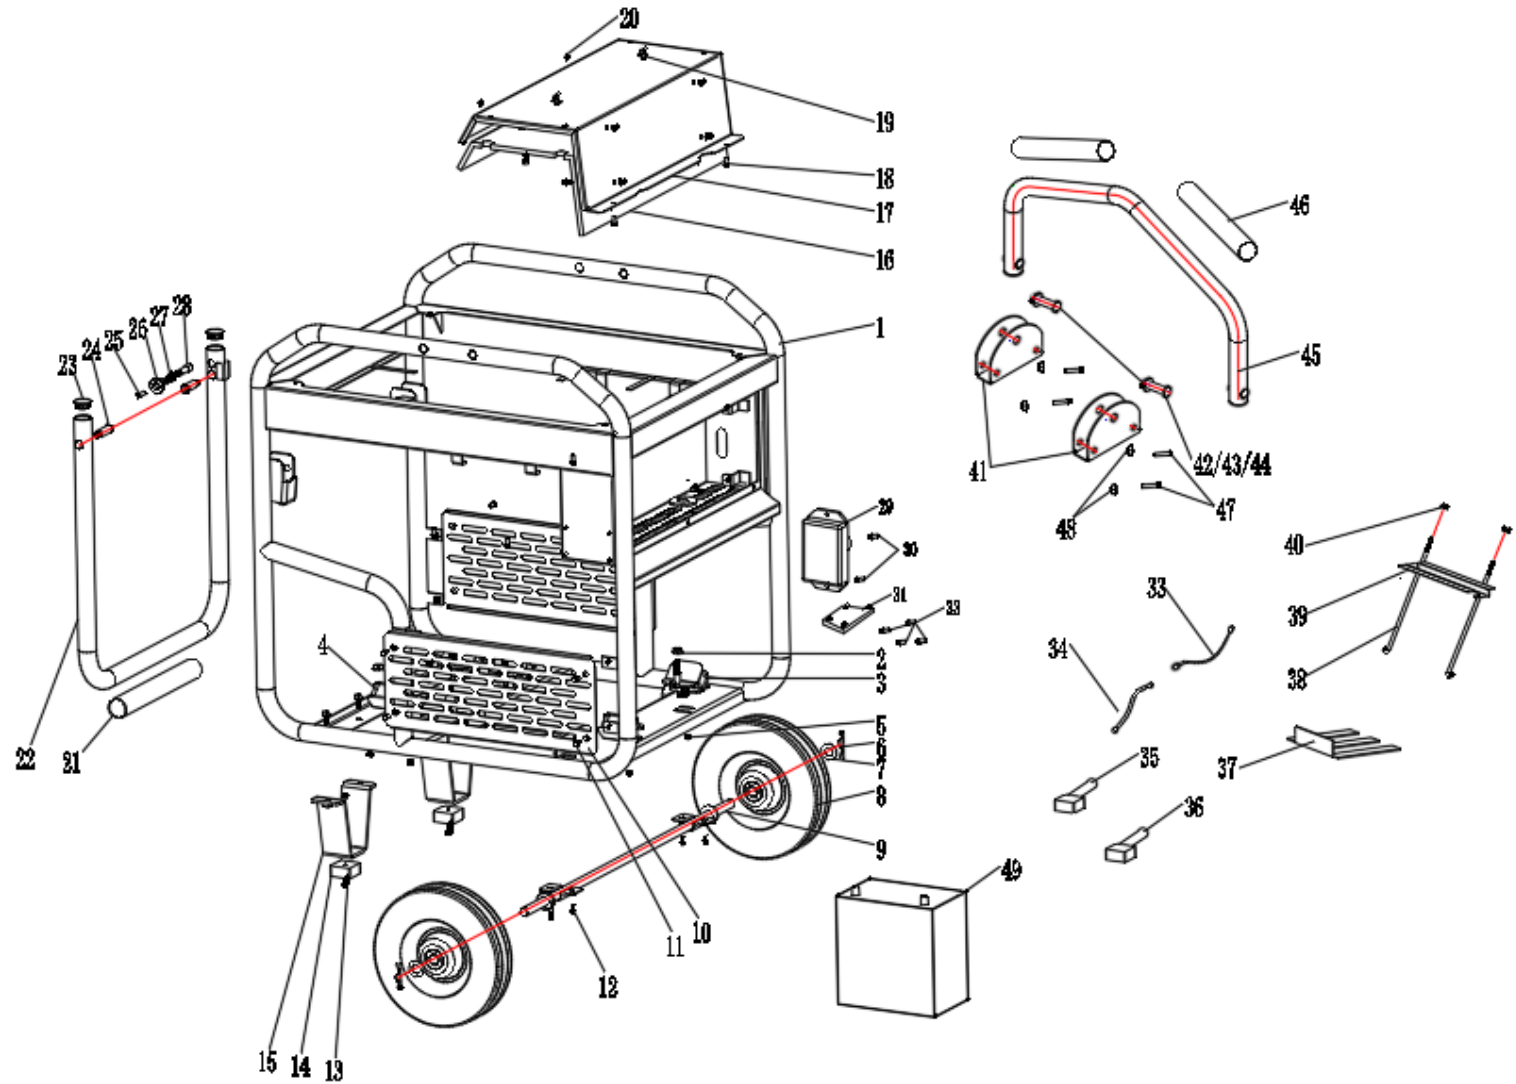

Engine:

Part #	Item Code	Description	Qty
1	812734	MUFFLER COMPONENT	1
2	812662	MUFFLER GASKET	2
39	812739	STARTING MOTOR COMPONENT	1
42	812710	IGNITION COIL ASSEMBLY	1
43	812711	IGNITION COIL ASSEMBLY	1
44	812704	OIL ALARM	1
80	812657	CARBURETOR GASKET	3
83	812684	EXHAUST PIPE	1
89	812736	CARBURETOR ASSEMBLY	1
90	812663	AIR FILTER GASKET	1
93	812717	AIR FILTER ASSEMBLY	1
93A	812751	AIR FILTER ELEMENT	1
108	812859	OIL DIPSTICK ASSEMBLY	1
111	812696	OIL SENSOR	1

Frame:

Part #	Item Code	Description	Qty
1	812742	FRAME ASSEMBLY	1
3	812694	SHOCK ABSORBING BEARING (4PCS)	4
4	812693	SHOCK ABSORBING BEARING (2PCS)	2
5	812615	NUT	6
6	812583	LOCATING PIN LOCK CLAMP	2
8	812718	WHEEL ASSEMBLY	2
9	812707	AXLE	1
14	812588	SUPPORT RUBBER PAD	2
21	812678	RUBBER COVER FOR HANDLE	1
22	812709	HAND HANDLE TUBE ASSEMBLY	1
23	812659	CAP	2
24	812671	HANDLE RETAINING PIN	2
29	812732	AVR	1
44	812661	LOCATING PIN LOCK CLAMP	2

Alternator:

Part #	Item Code	Description	Qty
4	812723	ALTERNATOR SUPPORT	1
7	812692	CARBON BRUSH	1

Fuel Tank:

Part #	Item Code	Description	Qty
3	812854	FUEL TANK ASSEMBLY	1
8	812590	FUEL TANK CAP	1
9	812674	OIL FILTER	1
10	812688	OIL MARKER	1