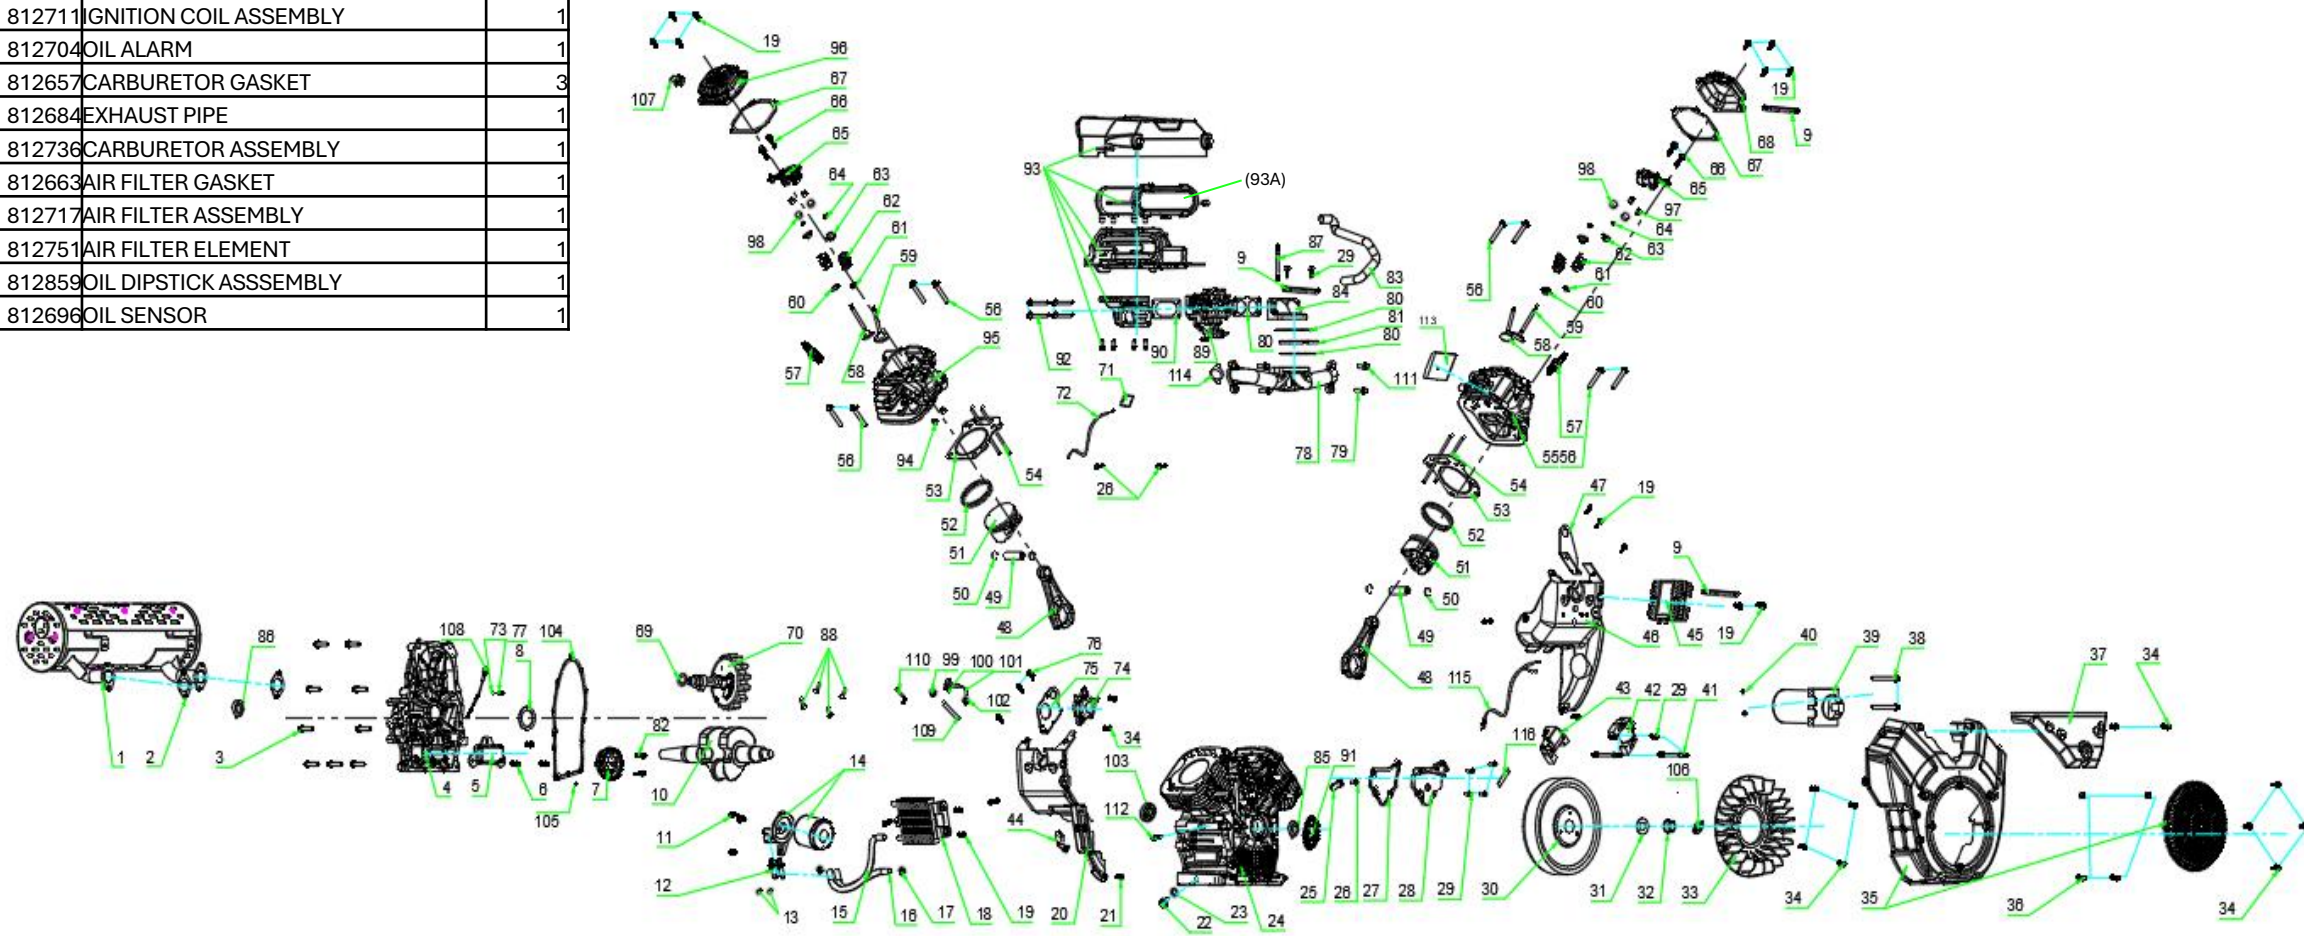

Engine:

Part #	Item Code	Description	Qty
1	812734	MUFFLER COMPONENT	1
2	812662	MUFFLER GASKET	2
39	812739	STARTING MOTOR COMPONENT	1
42	812710	IGNITION COIL ASSEMBLY	1
43	812711	IGNITION COIL ASSEMBLY	1
44	812704	OIL ALARM	1
80	812657	CARBURETOR GASKET	3
83	812684	EXHAUST PIPE	1
89	812736	CARBURETOR ASSEMBLY	1
90	812663	AIR FILTER GASKET	1
93	812717	AIR FILTER ASSEMBLY	1
93A	812751	AIR FILTER ELEMENT	1
108	812859	OIL DIPSTICK ASSEMBLY	1
111	812696	OIL SENSOR	1

Frame:

Part #	Item Code	Description	Qty
1	812742	FRAME ASSEMBLY	1
3	812694	SHOCK ABSORBING BEARING (4PCS)	4
4	812693	SHOCK ABSORBING BEARING (2PCS)	2
5	812615	NUT	6
6	812583	LOCATING PIN LOCK CLAMP	2
8	812718	WHEEL ASSEMBLY	2
9	812707	AXLE	1
14	812588	SUPPORT RUBBER PAD	2
21	812678	RUBBER COVER FOR HANDLE	1
22	812709	HAND HANDLE TUBE ASSEMBLY	1
23	812659	CAP	2
24	812671	HANDLE RETAINING PIN	2
29	812732	AVR	1
44	812661	LOCATING PIN LOCK CLAMP	2

Alternator:

Part #	Item Code	Description	Qty
4	812723	ALTERNATOR SUPPORT	1
7	812692	CARBON BRUSH	1

Fuel Tank:

Part #	Item Code	Description	Qty
3	812854	FUEL TANK ASSEMBLY	1
8	812590	FUEL TANK CAP	1
9	812674	OIL FILTER	1
10	812688	OIL MARKER	1

Control Panel:

Part #	Item Code	Description	Qty
	812747	CONTROL PANEL ASSEMBLY	1