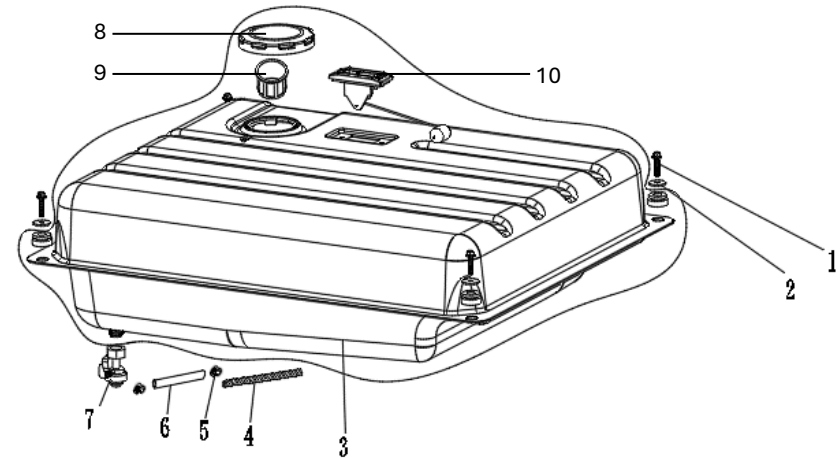

Fuel Tank:

Part #	Item Code	Description	Qty
3	812854	FUEL TANK ASSEMBLY	1
8	812590	FUEL TANK CAP	1
9	812674	OIL FILTER	1
10	812688	OIL MARKER	1